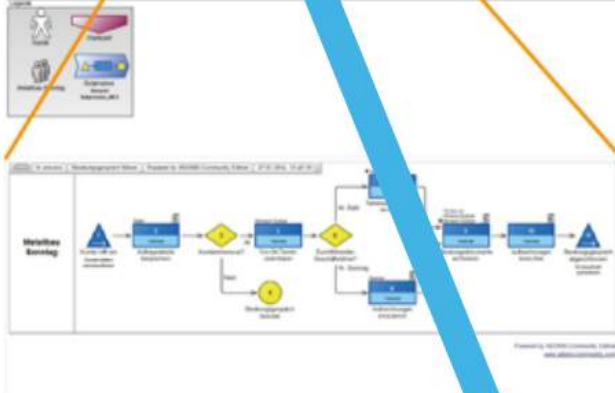

Mobiles Prozessbüro

Mobiles Prozessbüro

Prozesse Modellieren

BPMN.IO

Prozesse Modellieren

Prozessmodellierung

Organigramm

IT-Systemmodell

Dokumentenmodell

ADONIS

Aufgaben steuern

AWINO EASY AUFGABENSTEUERUNG

The screenshot displays the Awino Easy task management interface. The browser address bar shows the URL `localhost:8080/awinoeasy/#/mytasks`. The interface includes a sidebar with navigation options: Dashboard, Aufgaben (Aufgabenliste, Neuanlage), Reporting, and Administration. The main content area shows a grid of tasks, each titled "Self Evaluation". The tasks are organized by date: Monday, 13.04.2015; Sunday, 12.04.2015; and Tuesday, 28.04.2015. Each task card includes a timestamp (e.g., 13.04.2015 23:32), the user "Administrators", and a placeholder text "Lorem ipsum dolor sit amet, consectetur adipiscing elit, sed diam nonummy eirmod tempor invidunt ut l". The Sunday task card also features action buttons: "Erledigen", "Öffnen", "Zuteilen", and "Annehmen". The interface is dark-themed with a blue accent color. A large blue circle and lines are overlaid on the right side of the image, pointing towards the task cards.