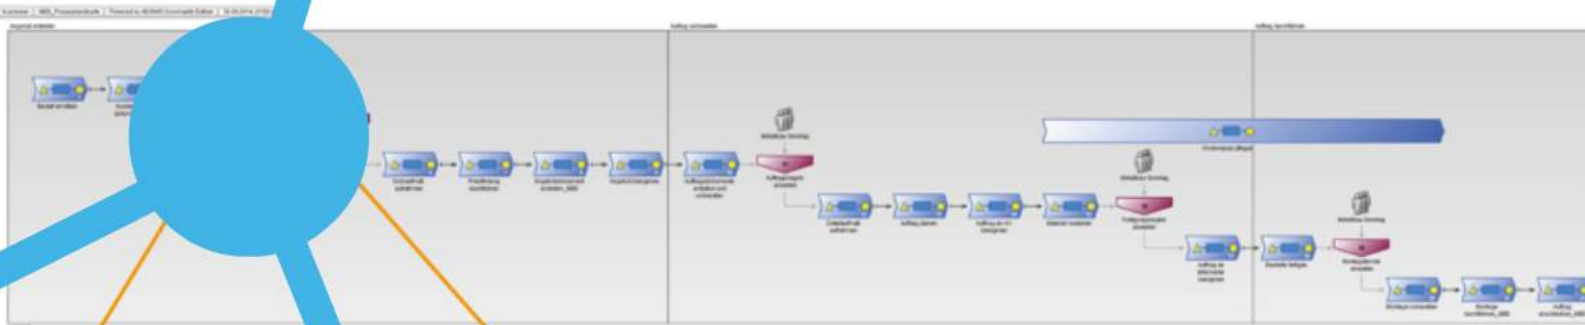

Mobiles Prozessbüro

Mobiles Prozessbüro

Prozesse Modellieren

BPMN.IO

Prozesse Modellieren

Prozessmodellierung

Organigramm

IT-Systemmodell

Dokumentenmodell

ADONIS

Aufgaben steuern

AWINO EASY AUFGABENSTEUERUNG

The screenshot displays the Awino Easy task management interface. The browser address bar shows the URL `localhost:8080/awinoeasy/#/mytasks`. The interface includes a sidebar with navigation options: Dashboard, Aufgaben (Aufgabenliste, Neuanlage), Reporting, and Administration. The main content area shows a grid of tasks, each titled "Self Evaluation". The tasks are organized by date: Monday, 13.04.2015; Sunday, 12.04.2015; and Tuesday, 28.04.2015. Each task card includes a timestamp (e.g., 13.04.2015 23:32), the user "Administrators", and a placeholder text "Lorem ipsum dolor sit amet, consectetur adipiscing elit, sed diam nonummy eirmod tempor invidunt ut l". The Sunday task card also features action buttons: "Erledigen", "Öffnen", "Zuteilen", and "Annehmen". The interface is dark-themed with a blue accent color. A large blue circle and lines are overlaid on the right side of the image, pointing towards the task cards.