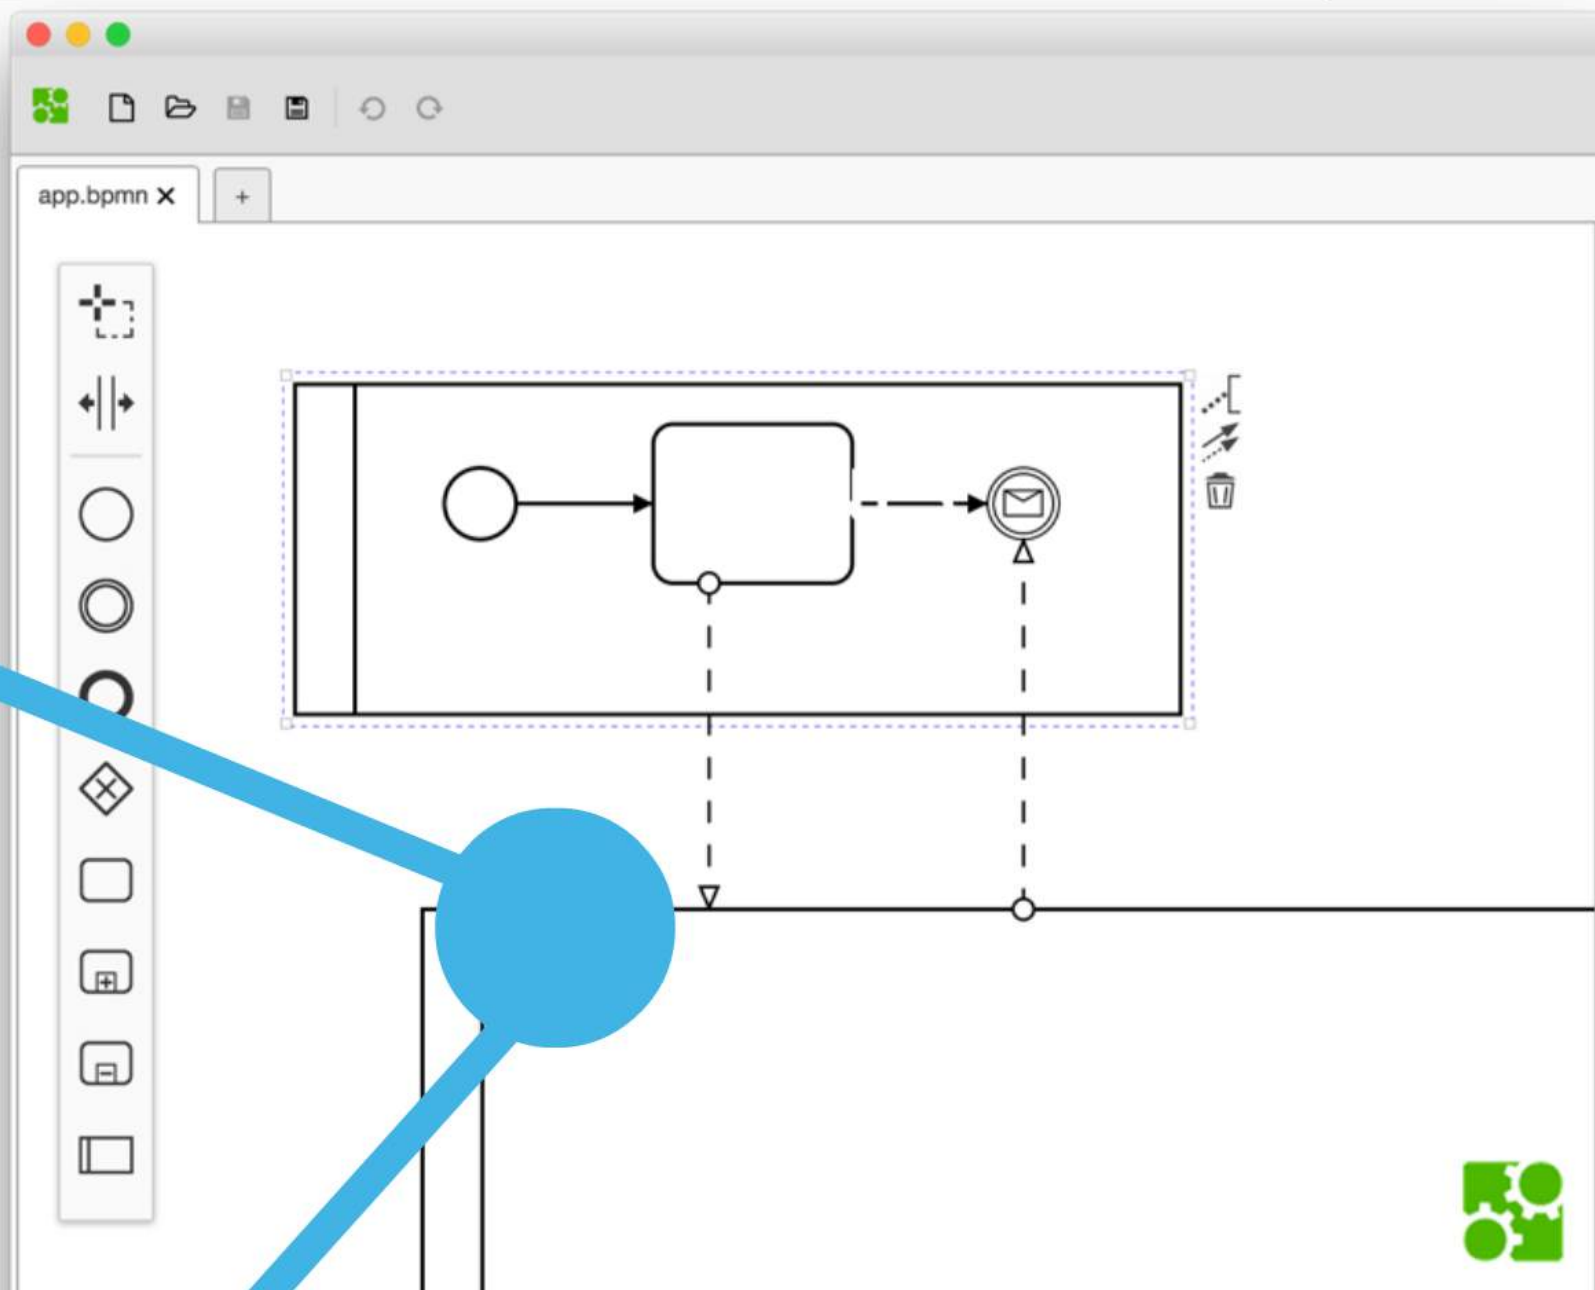

Prozesse Modellieren

BPMN.IO