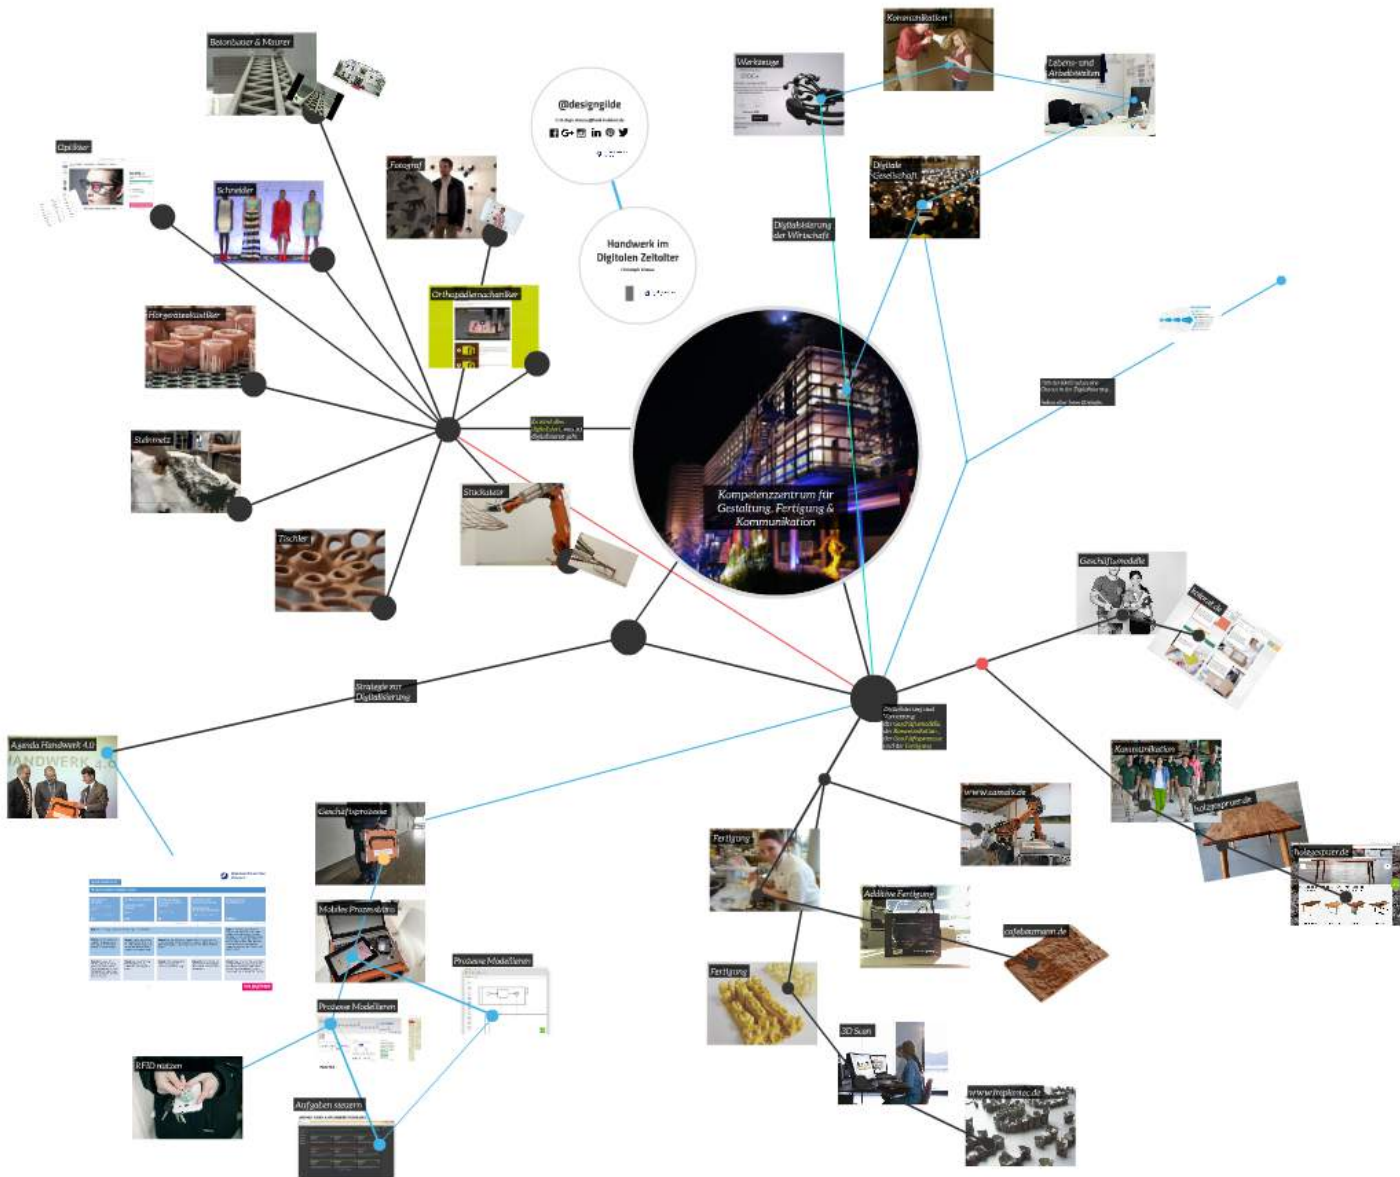

Handwerk im Digitalen Zeitalter

Christoph Krause

zu
nt.

*Kompetenzzentrum für
Gestaltung, Fertigung &
Kommunikation*

Digitale Gesellschaft

Lebens- und Arbeitswelten

Kommunikation

Werkzeuge

Introducing New

EPOC+

Scientific contextual EEG

Same functionality of the EPOC headset, EPOC+ comes with 9-axis sensors, Bluetooth Smart and user-configurable option, enabling additional applications.

9

AXIS INERTIAL
SENSORS

cafebaumann.de

Geschäftsprozesse

A person wearing a blue uniform is walking through a hallway, carrying a large, rugged, orange and white plastic case. The case has a black handle and a white label that reads "Mobiles Prozessbüro". A yellow circle is overlaid on the case, with a blue line extending from it towards the bottom of the frame. The hallway has a wooden floor and white walls with several doors. A large window is visible at the end of the hallway.

Dokumentenmodell

ADONIS

Aufgaben steuern

AWINO EASY AUFGABENSTEUERUNG

The screenshot displays the Awino Easy task management interface. The browser address bar shows the URL `localhost:8080/awinoeasy/#/mytasks`. The interface includes a sidebar with navigation options: Dashboard, Aufgaben (Aufgabenliste, Neuanlage), Reporting, and Administration. The main content area shows a grid of tasks, each titled "Self Evaluation". The tasks are organized by date: Monday, 13.04.2015; Sunday, 12.04.2015; and Tuesday, 28.04.2015. Each task card includes a timestamp (e.g., 13.04.2015 23:32), the user "Administrators", and a placeholder text "Lorem ipsum dolor sit amet, consectetur adipiscing elit, sed diam nonummy eirmod tempor invidunt ut l". The Sunday task card also features action buttons: "Erledigen", "Öffnen", "Zuteilen", and "Annehmen". The interface is dark-themed with a blue accent color. A large blue circle and lines are overlaid on the right side of the image, pointing towards the task cards.