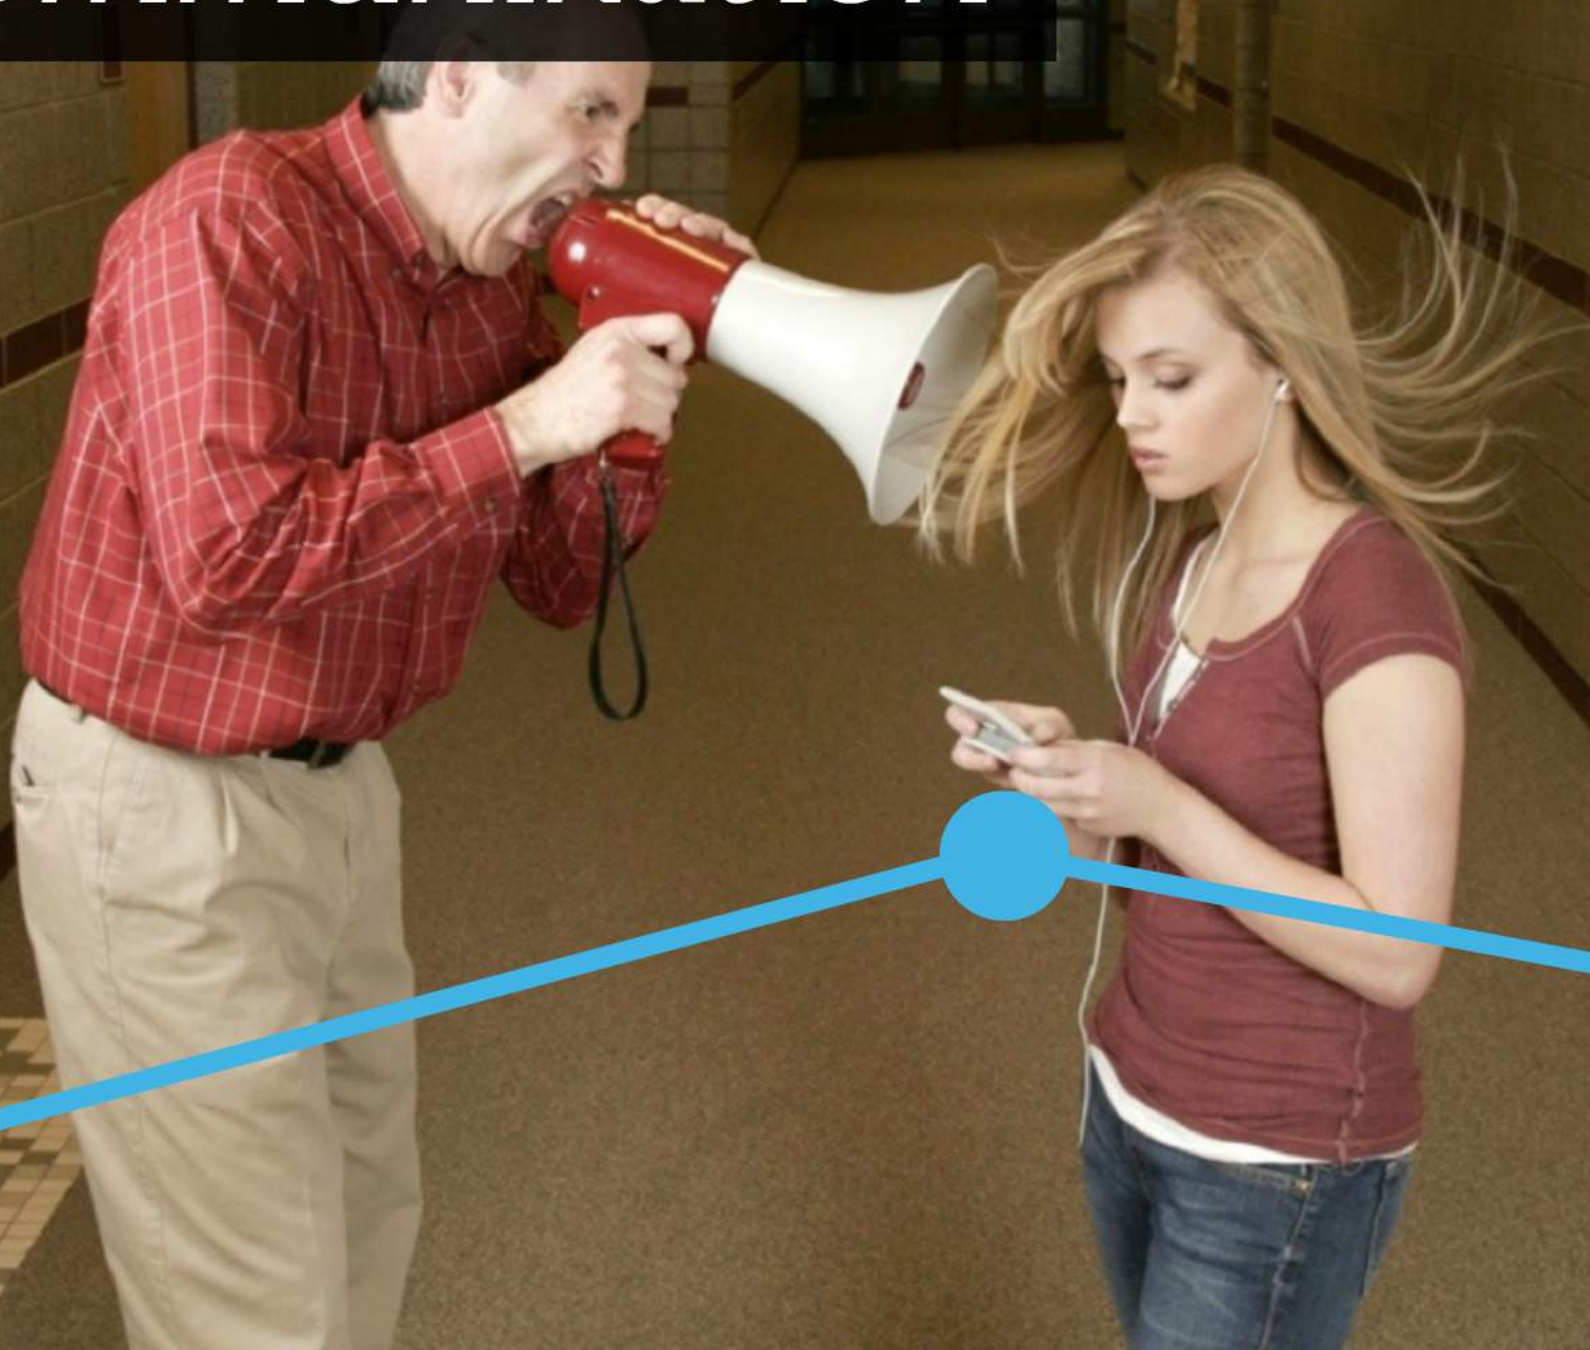

Kommunikation