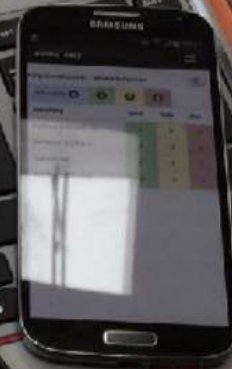

Mobiles Prozessbüro