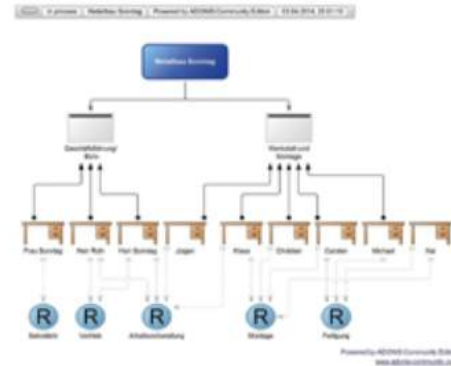

Mobiles Prozessbüro

Mobiles Prozessbüro

Prozesse Modellieren

BPMN.IO

Prozesse Modellieren

Prozessmodellierung

Organigramm

IT-Systemmodell

Dokumentenmodell

ADONIS

Aufgaben steuern

AWINO EASY AUFGABENSTEUERUNG

The screenshot displays the Awino Easy task management interface. The browser address bar shows the URL `localhost:8080/awinoeasy/#/mytasks`. The interface includes a sidebar with navigation options: Dashboard, Aufgaben (Aufgabenliste, Neuanlage), Reporting, and Administration. The main content area shows a grid of tasks, each titled "Self Evaluation". The tasks are organized by date: Monday, 13.04.2015; Sunday, 12.04.2015; and Tuesday, 28.04.2015. Each task card includes a timestamp (e.g., 13.04.2015 23:32), the user "Administrators", and a placeholder text "Lorem ipsum dolor sit amet, consectetur adipiscing elit, sed diam nonummy eirmod tempor invidunt ut l". The Sunday task card also features action buttons: "Erledigen", "Öffnen", "Zuteilen", and "Annehmen". The interface is dark-themed with a blue accent color. A large blue circle and lines are overlaid on the right side of the image, pointing towards the task cards.